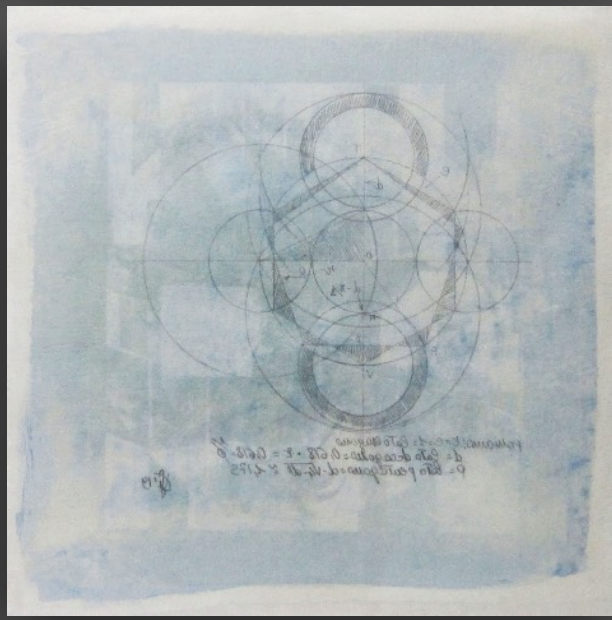

RICE PAPER WORKS

www.veronicagiorgetti.com

www.facebook.com/nonsoloartevg/

www.instagram.com/nonsoloartevg/

562.314.6821

Veronica Giorgetti - Non Solo Arte

info@veronicagiorgetti.com

THE USUAL HUMAN DIMENSION