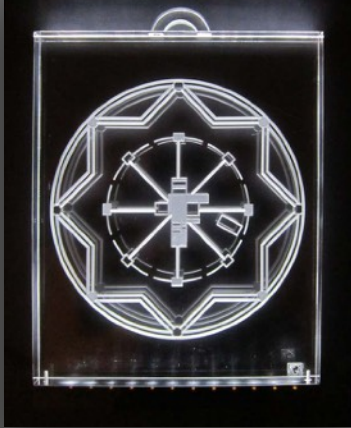

LED PLEXIGLASS PANELS

www.veronicagiorgetti.com

www.facebook.com/nonsoloartevg/

www.instagram.com/nonsoloartevg/

562.314.6821

Veronica Giorgetti - Non Solo Arte

info@veronicagiorgetti.com

THE USUAL HUMAN DIMENSION