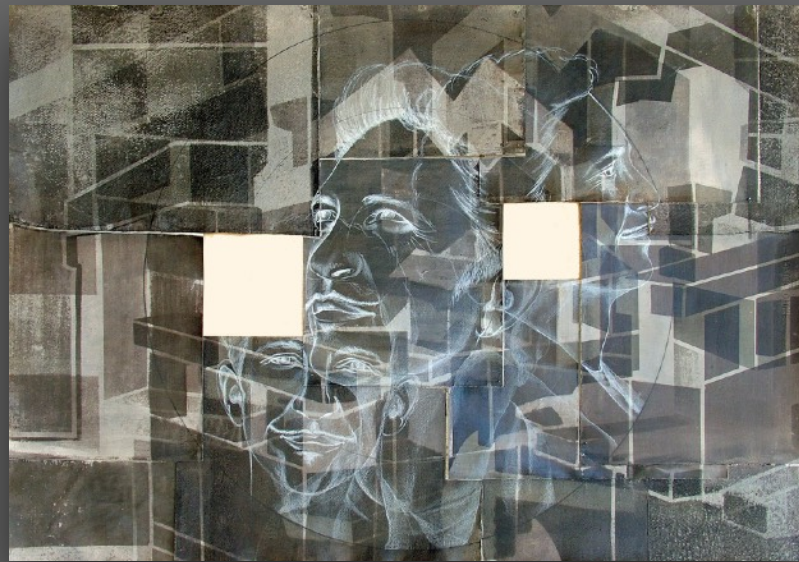

VARIATIONS IN BLACK & WHITE

www.veronicagiorgetti.com

www.facebook.com/nonsoloartevg/

www.instagram.com/nonsoloartevg/

562.314.6821

Veronica Giorgetti - Non Solo Arte

info@veronicagiorgetti.com

THE USUAL HUMAN DIMENSION