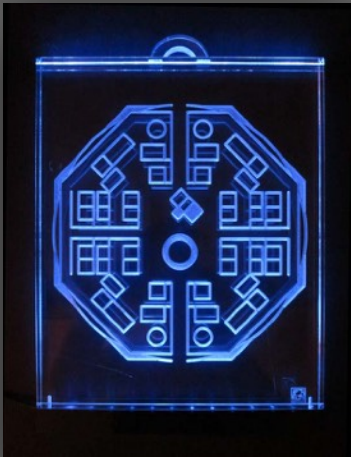

LED PLEXIGLASS PANELS

www.veronicagiorgetti.com

www.facebook.com/nonsoloartevg/

www.instagram.com/nonsoloartevg/

562.314.6821

Veronica Giorgetti - Non Solo Arte

info@veronicagiorgetti.com

THE USUAL HUMAN DIMENSION