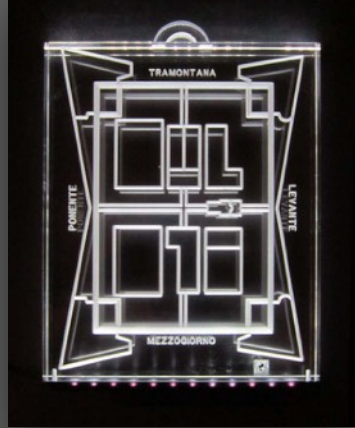

LED PLEXIGLASS PANELS

www.veronicagiorgetti.com

www.facebook.com/nonsoloartevg/

www.instagram.com/nonsoloartevg/

562.314.6821

Veronica Giorgetti - Non Solo Arte

info@veronicagiorgetti.com

THE USUAL HUMAN DIMENSION