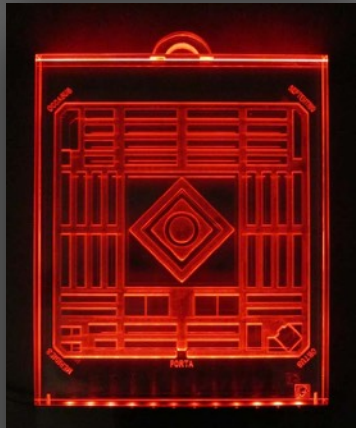

LED PLEXIGLASS PANELS

www.veronicagiorgetti.com

www.facebook.com/nonsoloartevg/

www.instagram.com/nonsoloartevg/

562.314.6821

Veronica Giorgetti - Non Solo Arte

info@veronicagiorgetti.com

THE USUAL HUMAN DIMENSION