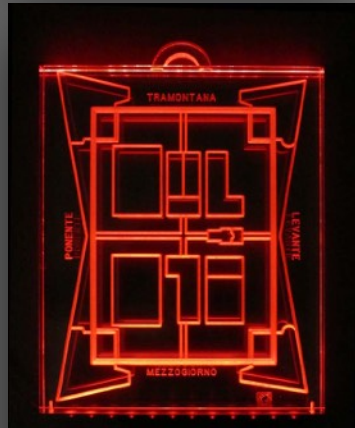

LED PLEXIGLASS PANELS

www.veronicagiorgetti.com

www.facebook.com/nonsoloartevg/

www.instagram.com/nonsoloartevg/

562.314.6821

Veronica Giorgetti - Non Solo Arte

info@veronicagiorgetti.com

THE USUAL HUMAN DIMENSION