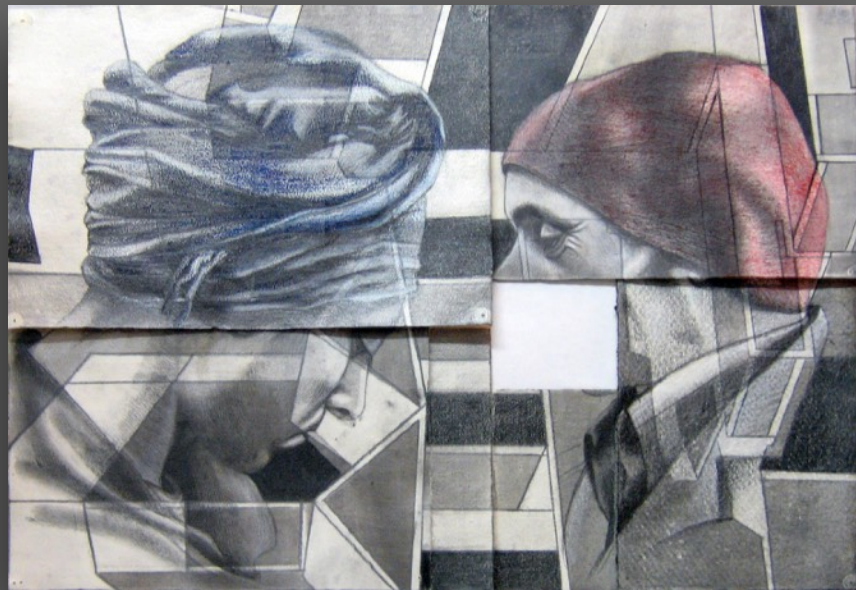

VARIATIONS IN BLACK & WHITE

www.veronicagiorgetti.com

www.facebook.com/nonsoloartevg/

www.instagram.com/nonsoloartevg/

562.314.6821

Veronica Giorgetti - Non Solo Arte

info@veronicagiorgetti.com

THE USUAL HUMAN DIMENSION