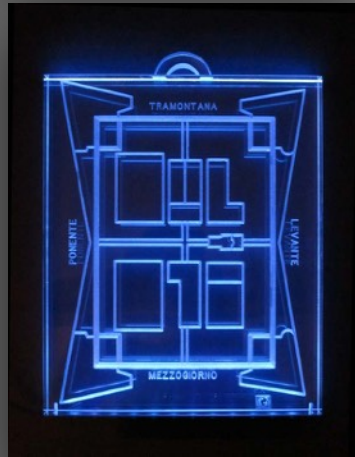

LED PLEXIGLASS PANELS

www.veronicagiorgetti.com

www.facebook.com/nonsoloartevg/

www.instagram.com/nonsoloartevg/

562.314.6821

Veronica Giorgetti - Non Solo Arte

info@veronicagiorgetti.com

THE USUAL HUMAN DIMENSION