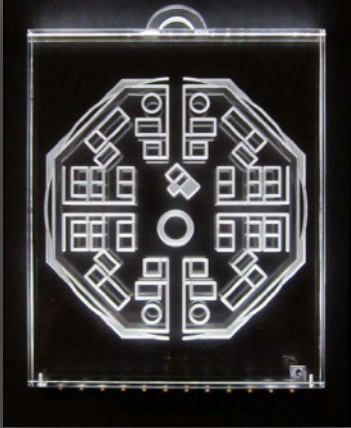

LED PLEXIGLASS PANELS

www.veronicagiorgetti.com

www.facebook.com/nonsoloartevg/

www.instagram.com/nonsoloartevg/

562.314.6821

Veronica Giorgetti - Non Solo Arte

info@veronicagiorgetti.com

THE USUAL HUMAN DIMENSION