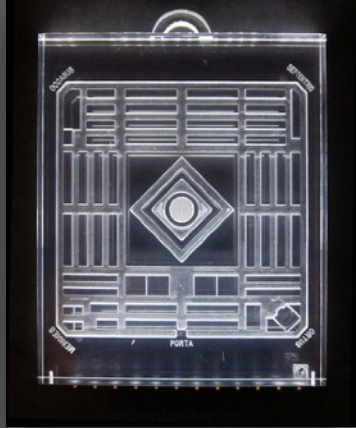

LED PLEXIGLASS PANELS

www.veronicagiorgetti.com

www.facebook.com/nonsoloartevg/

www.instagram.com/nonsoloartevg/

562.314.6821

Veronica Giorgetti - Non Solo Arte

info@veronicagiorgetti.com

THE USUAL HUMAN DIMENSION