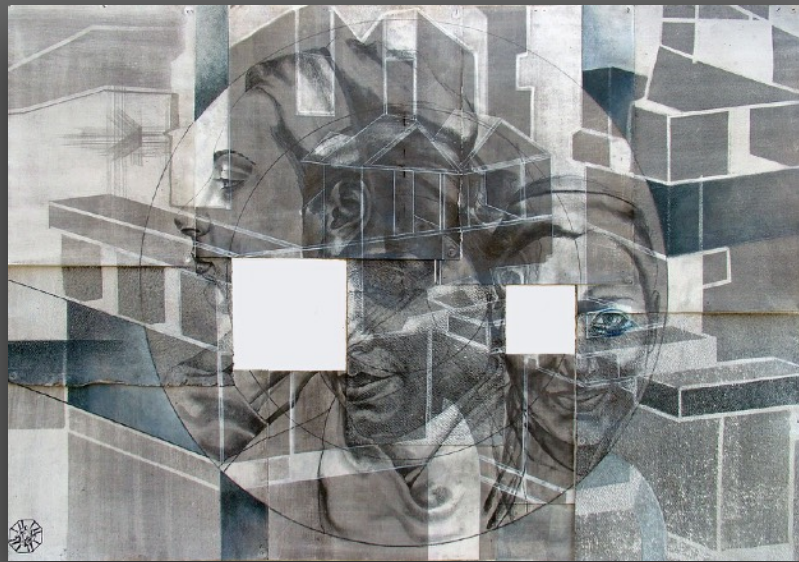

VARIATIONS IN BLACK & WHITE

www.veronicagiorgetti.com

www.facebook.com/nonsoloartevg/

www.instagram.com/nonsoloartevg/

562.314.6821

Veronica Giorgetti - Non Solo Arte

info@veronicagiorgetti.com

THE USUAL HUMAN DIMENSION