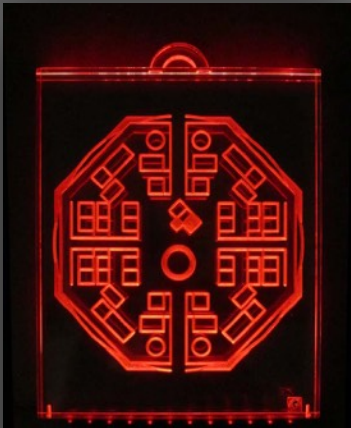

LED PLEXIGLASS PANELS

www.veronicagiorgetti.com

www.facebook.com/nonsoloartevg/

www.instagram.com/nonsoloartevg/

562.314.6821

Veronica Giorgetti - Non Solo Arte

info@veronicagiorgetti.com

THE USUAL HUMAN DIMENSION